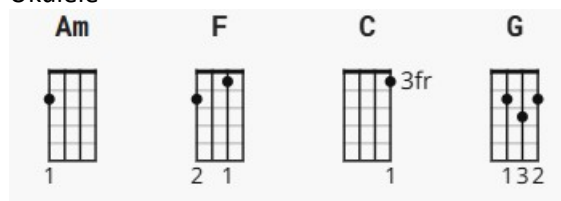

Have You Ever Seen the Rain

by [Creedence Clearwater Revival](#)

10/5/2024

Difficulty: intermediate

Tuning: [E A D G B E](#)

Key: C

Capo: no capo

Timing: 4/4

Chords

Guitar

Ukulele

Piano

Strumming

DuXuduXu Verse

D-Du-udu Chorus