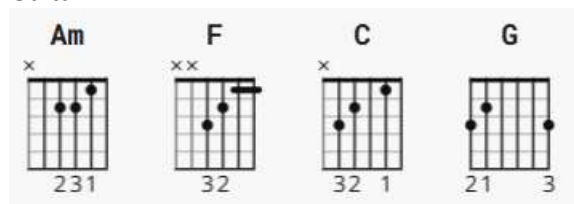

Have You Ever Seen the Rain

by [Creedence Clearwater Revival](#)

10/5/2024

Difficulty: intermediate

Tuning: [E A D G B E](#)

Key: C

Capo: no capo

Timing: 4/4

Chords

Guitar